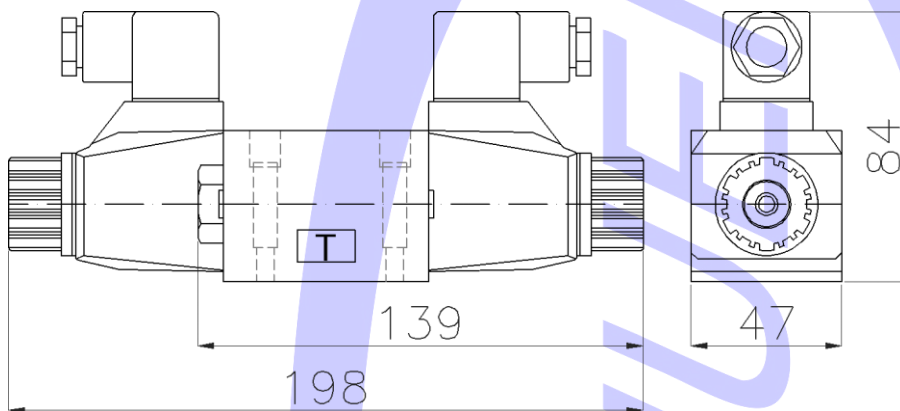

Solenoid Directional Control Valve HD-G02 Length & Weight List

02LW-AC-One-way :
weight 1.4 kg

02LW-AC-Two-way :
weight 1.8 kg

02DL-AC-One-way :
weight 1.3 kg

02DL-AC-Two-way :
weight 1.7 kg

02LW-DC-One-way :
weight 1.5 kg

02LW-DC-Two-way :
weight 2.0 kg

02DL-DC-One-way :
weight 1.4 kg

02DL-DC-Two-way :
weight 2.0 kg

Solenoid Directional Control Valve HD-G03 Length & Weight List

	<p>03LW-AC-One-way : weight 3.6 kg</p>
	<p>03DL-AC-One-way : weight 3.4 kg</p>
	<p>03DL-AC-Two-way : weight 4.3 kg</p>
	<p>03LW-DC-One-way : weight 4.0 kg</p> <p>03LW-DC-Two-way : weight 5.4 kg</p> <p>03DL-DC-One-way : weight 4.1 kg</p> <p>03DL-DC-Two-way : weight 5.2 kg</p>

Solenoid Control Pilot Operated Directional Valve HD-G04 HD-G06 Length & Weight List

04 :
weight 6.9 kg

06 :
weight 10.3 kg