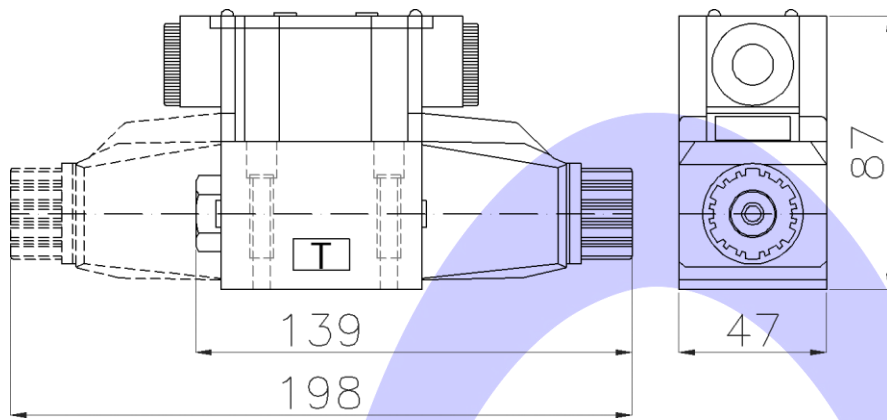

Solenoid Directional Control Valve HD-G02 Length & Weight List

02LW-AC-One-way :
weight 1.4 kg

02LW-AC-Two-way :
weight 1.8 kg

02DL-AC-One-way :
weight 1.3 kg

02DL-AC-Two-way :
weight 1.7 kg

02LW-DC-One-way :
weight 1.5 kg

02LW-DC-Two-way :
weight 2.0 kg

02DL-DC-One-way :
weight 1.4 kg

02DL-DC-Two-way :
weight 2.0 kg

Solenoid Directional Control Valve HD-G03 Length & Weight List

	<p>03LW-AC-One-way : weight 3.6 kg</p>
	<p>03DL-AC-One-way : weight 3.4 kg</p>
	<p>03DL-AC-Two-way : weight 4.3 kg</p>
	<p>03LW-DC-One-way : weight 4.0 kg</p> <p>03LW-DC-Two-way : weight 5.4 kg</p> <p>03DL-DC-One-way : weight 4.1 kg</p> <p>03DL-DC-Two-way : weight 5.2 kg</p>

Solenoid Control Pilot Operated Directional Valve HD-G04 HD-G06 Length & Weight List

04 :
weight 6.9 kg

06 :
weight 10.3 kg