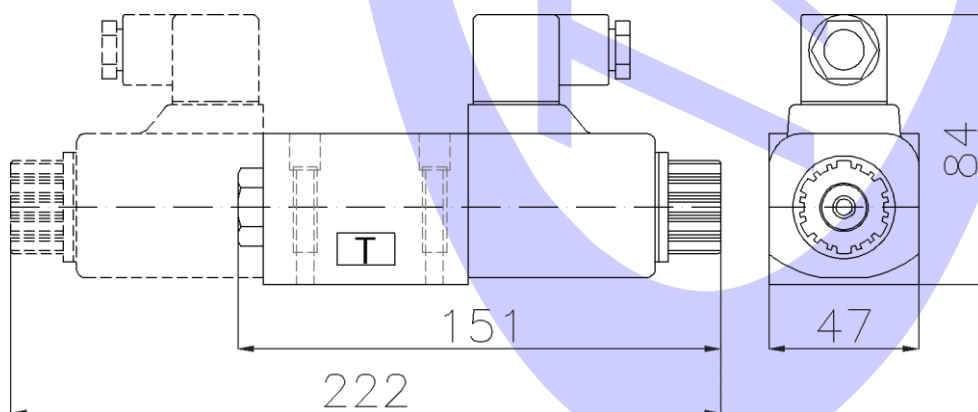

Solenoid Directional Control Valve HD-G02 Length & Weight List

02LW-AC-One-way :
weight 1.4 kg

02LW-AC-Two-way :
weight 1.8 kg

02DL-AC-One-way :
weight 1.3 kg

02DL-AC-Two-way :
weight 1.7 kg

02LW-DC-One-way :
weight 1.5 kg

02LW-DC-Two-way :
weight 2.0 kg

02DL-DC-One-way :
weight 1.4 kg

02DL-DC-Two-way :
weight 2.0 kg

Solenoid Directional Control Valve HD-G03 Length & Weight List

	<p>03LW-AC-One-way : weight 3.6 kg</p>
	<p>03DL-AC-One-way : weight 3.4 kg</p>
	<p>03DL-AC-Two-way : weight 4.3 kg</p>
	<p>03LW-DC-One-way : weight 4.0 kg</p> <p>03LW-DC-Two-way : weight 5.4 kg</p> <p>03DL-DC-One-way : weight 4.1 kg</p> <p>03DL-DC-Two-way : weight 5.2 kg</p>

Solenoid Control Pilot Operated Directional Valve HD-G04 HD-G06 Length & Weight List

04 :
weight 6.9 kg

06 :
weight 10.3 kg