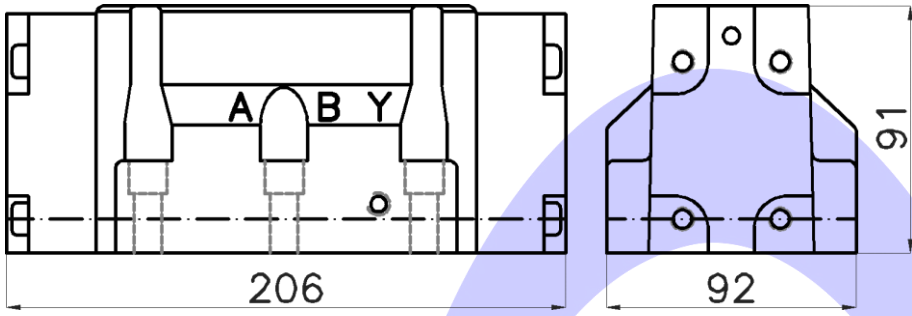

02LW-DC-Two-way :
weight 2.0 kg

02DL-DC-One-way :
weight 1.4 kg

02DL-DC-Two-way :
weight 2.0 kg

Solenoid Directional Control Valve HD-G03 Length & Weight List

	<p>03LW-AC-One-way : weight 3.6 kg</p>
	<p>03DL-AC-One-way : weight 3.4 kg</p>
	<p>03DL-AC-Two-way : weight 4.3 kg</p>
	<p>03LW-DC-One-way : weight 4.0 kg</p> <p>03LW-DC-Two-way : weight 5.4 kg</p> <p>03DL-DC-One-way : weight 4.1 kg</p> <p>03DL-DC-Two-way : weight 5.2 kg</p>

Solenoid Control Pilot Operated Directional Valve HD-G04 HD-G06 Length & Weight List

04 :
weight 6.9 kg

06 :
weight 10.3 kg