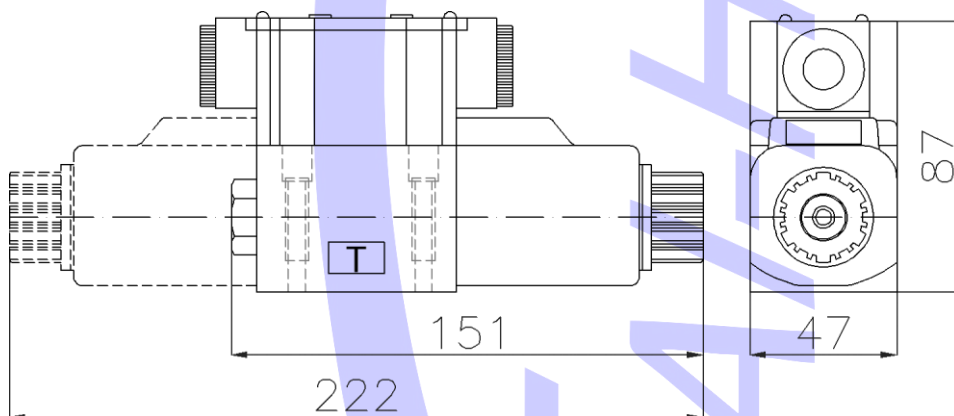

Solenoid Directional Control Valve HD-G02 Length & Weight List

02LW-AC-One-way :
weight 1.4 kg

02LW-AC-Two-way :
weight 1.8 kg

02DL-AC-One-way :
weight 1.3 kg

02DL-AC-Two-way :
weight 1.7 kg

02LW-DC-One-way :
weight 1.5 kg

02LW-DC-Two-way :
weight 2.0 kg

02DL-DC-One-way :
weight 1.4 kg

02DL-DC-Two-way :
weight 2.0 kg

Solenoid Directional Control Valve HD-G03 Length & Weight List

	<p>03LW-AC-One-way : weight 3.6 kg</p>
	<p>03DL-AC-One-way : weight 3.4 kg</p>
	<p>03DL-AC-Two-way : weight 4.3 kg</p>
	<p>03LW-DC-One-way : weight 4.0 kg</p> <p>03LW-DC-Two-way : weight 5.4 kg</p> <p>03DL-DC-One-way : weight 4.1 kg</p> <p>03DL-DC-Two-way : weight 5.2 kg</p>

Solenoid Control Pilot Operated Directional Valve HD-G04 HD-G06 Length & Weight List

04 :
weight 6.9 kg

06 :
weight 10.3 kg