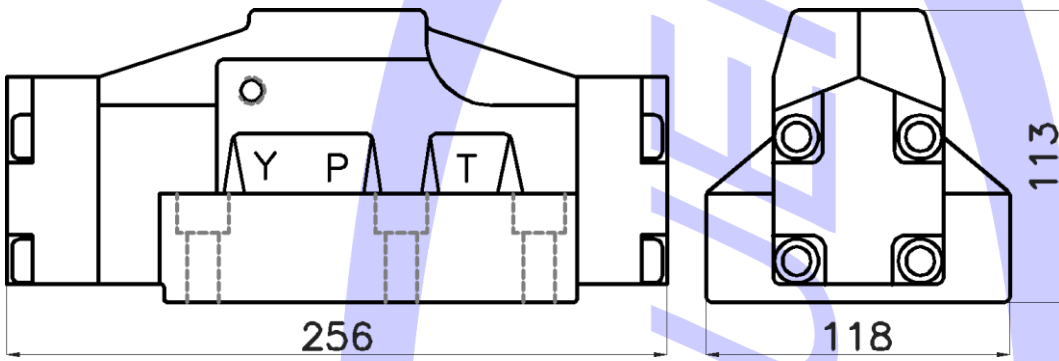

Solenoid Directional Control Valve HD-G02 Length & Weight List

02LW-AC-One-way :
weight 1.4 kg

02LW-AC-Two-way :
weight 1.8 kg

02DL-AC-One-way :
weight 1.3 kg

02DL-AC-Two-way :
weight 1.7 kg

02LW-DC-One-way :
weight 1.5 kg

02LW-DC-Two-way :
weight 2.0 kg

02DL-DC-One-way :
weight 1.4 kg

02DL-DC-Two-way :
weight 2.0 kg

Solenoid Directional Control Valve HD-G03 Length & Weight List

	<p>03LW-AC-One-way : weight 3.6 kg</p>
	<p>03DL-AC-One-way : weight 3.4 kg</p>
	<p>03DL-AC-Two-way : weight 4.3 kg</p>
	<p>03LW-DC-One-way : weight 4.0 kg</p> <p>03LW-DC-Two-way : weight 5.4 kg</p> <p>03DL-DC-One-way : weight 4.1 kg</p> <p>03DL-DC-Two-way : weight 5.2 kg</p>

Solenoid Control Pilot Operated Directional Valve HD-G04 HD-G06 Length & Weight List

04 :
weight 6.9 kg

06 :
weight 10.3 kg